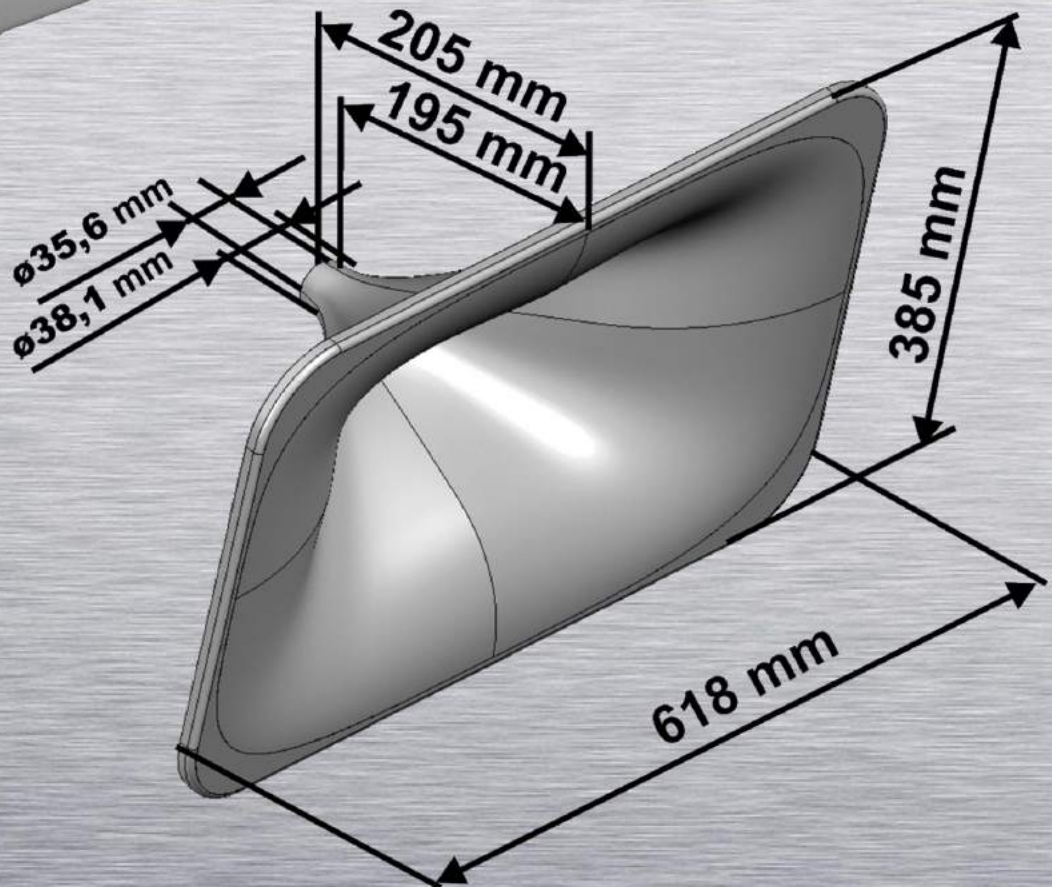

SEOS-24

(Minimal frequency from 550 Hz)

Standard:

-Colours black or white, without mouting flange and cutted throat

Individual order:

-Different colours, cut throat on diameter, mounting flange (MDF or steel)