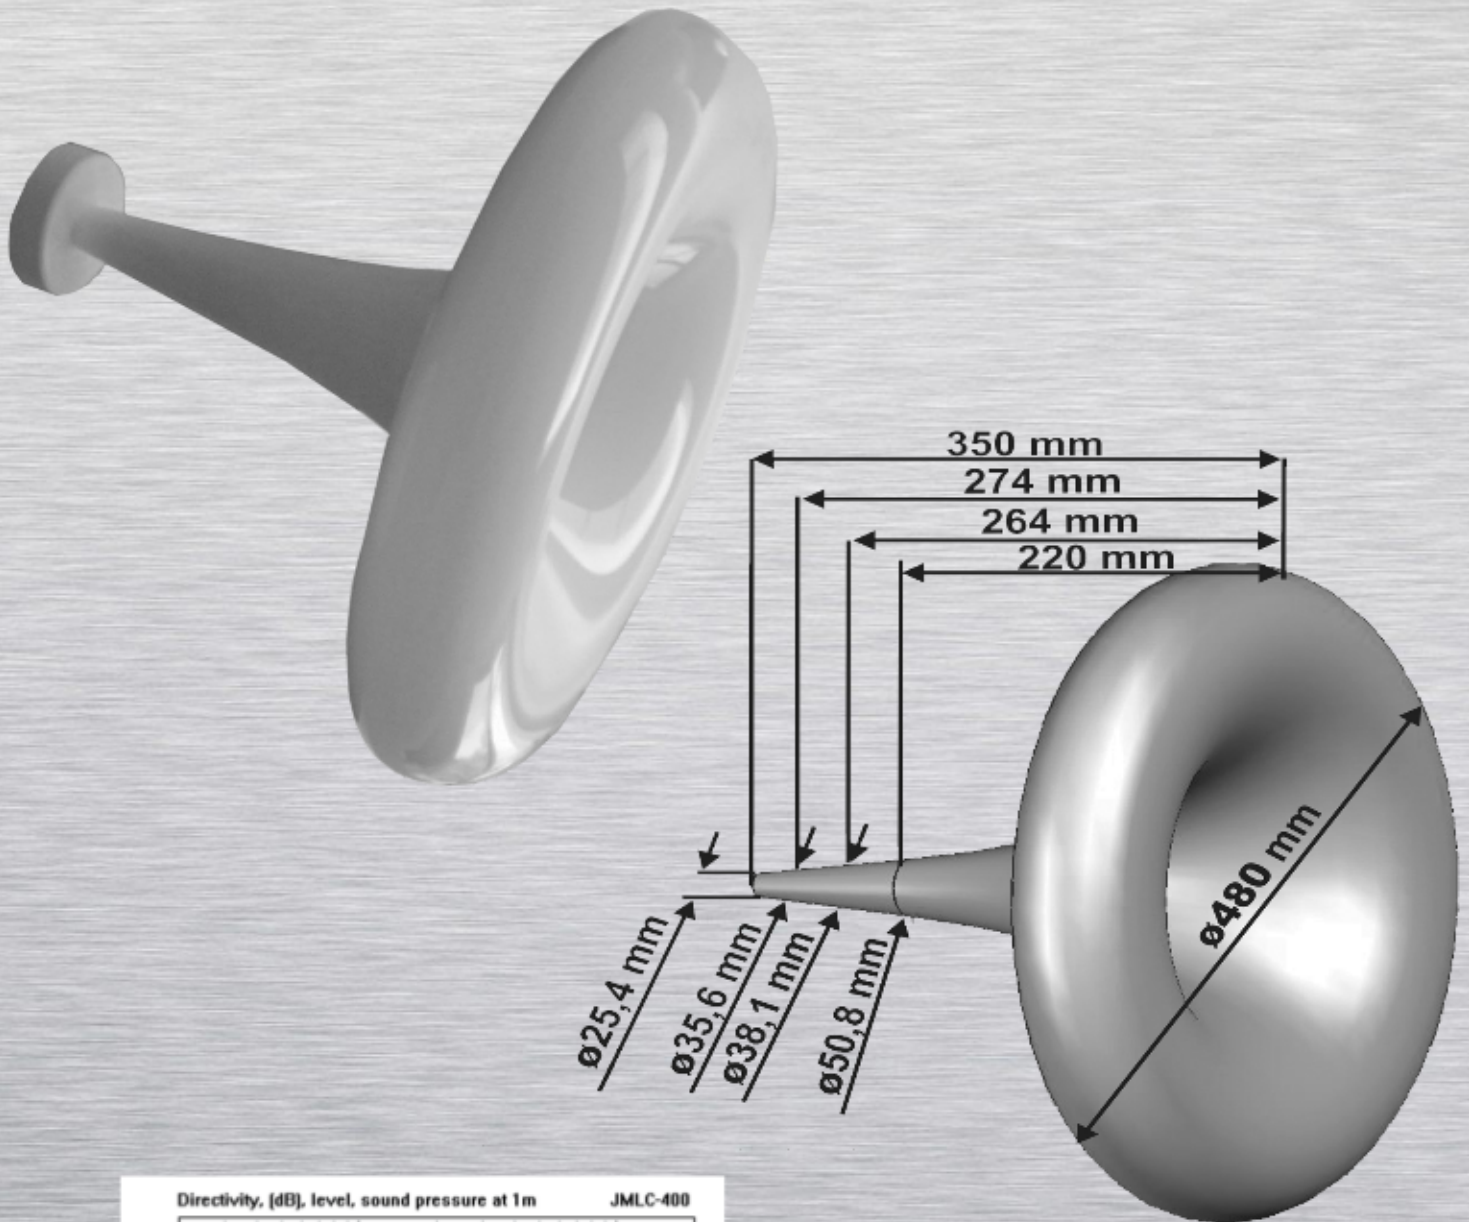

JMLC-400

(Minimal frequency from 600 Hz)

hORNS