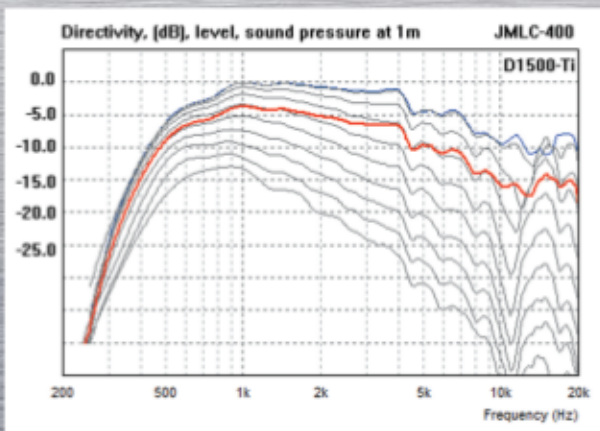

JMLC-400

(Minimal frequency from 600 Hz)

hORNS