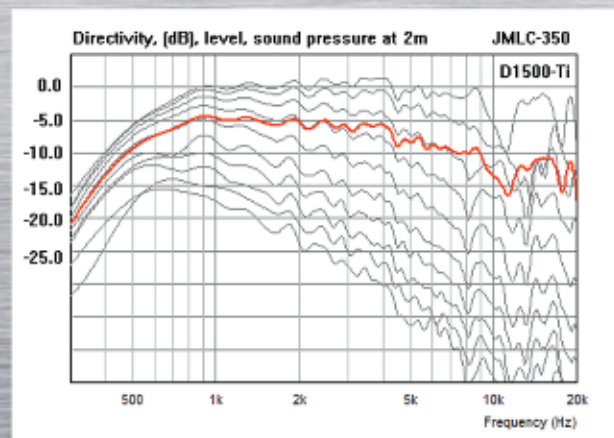

# JMLC-350

(Minimal frequency from 520 Hz)

hORNS