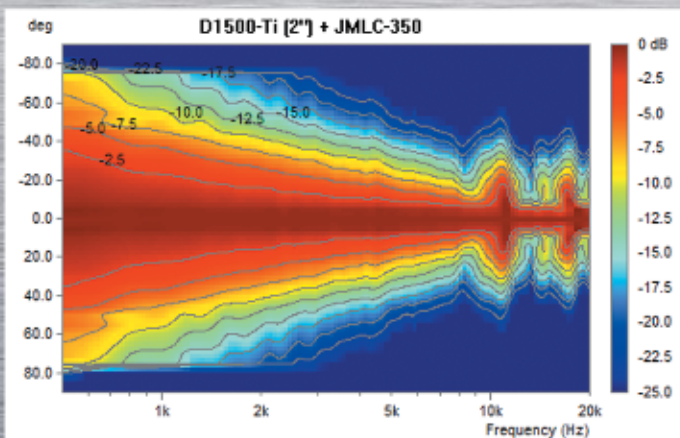

# JMLC-350

(Minimal frequency from 520 Hz)

hORNS