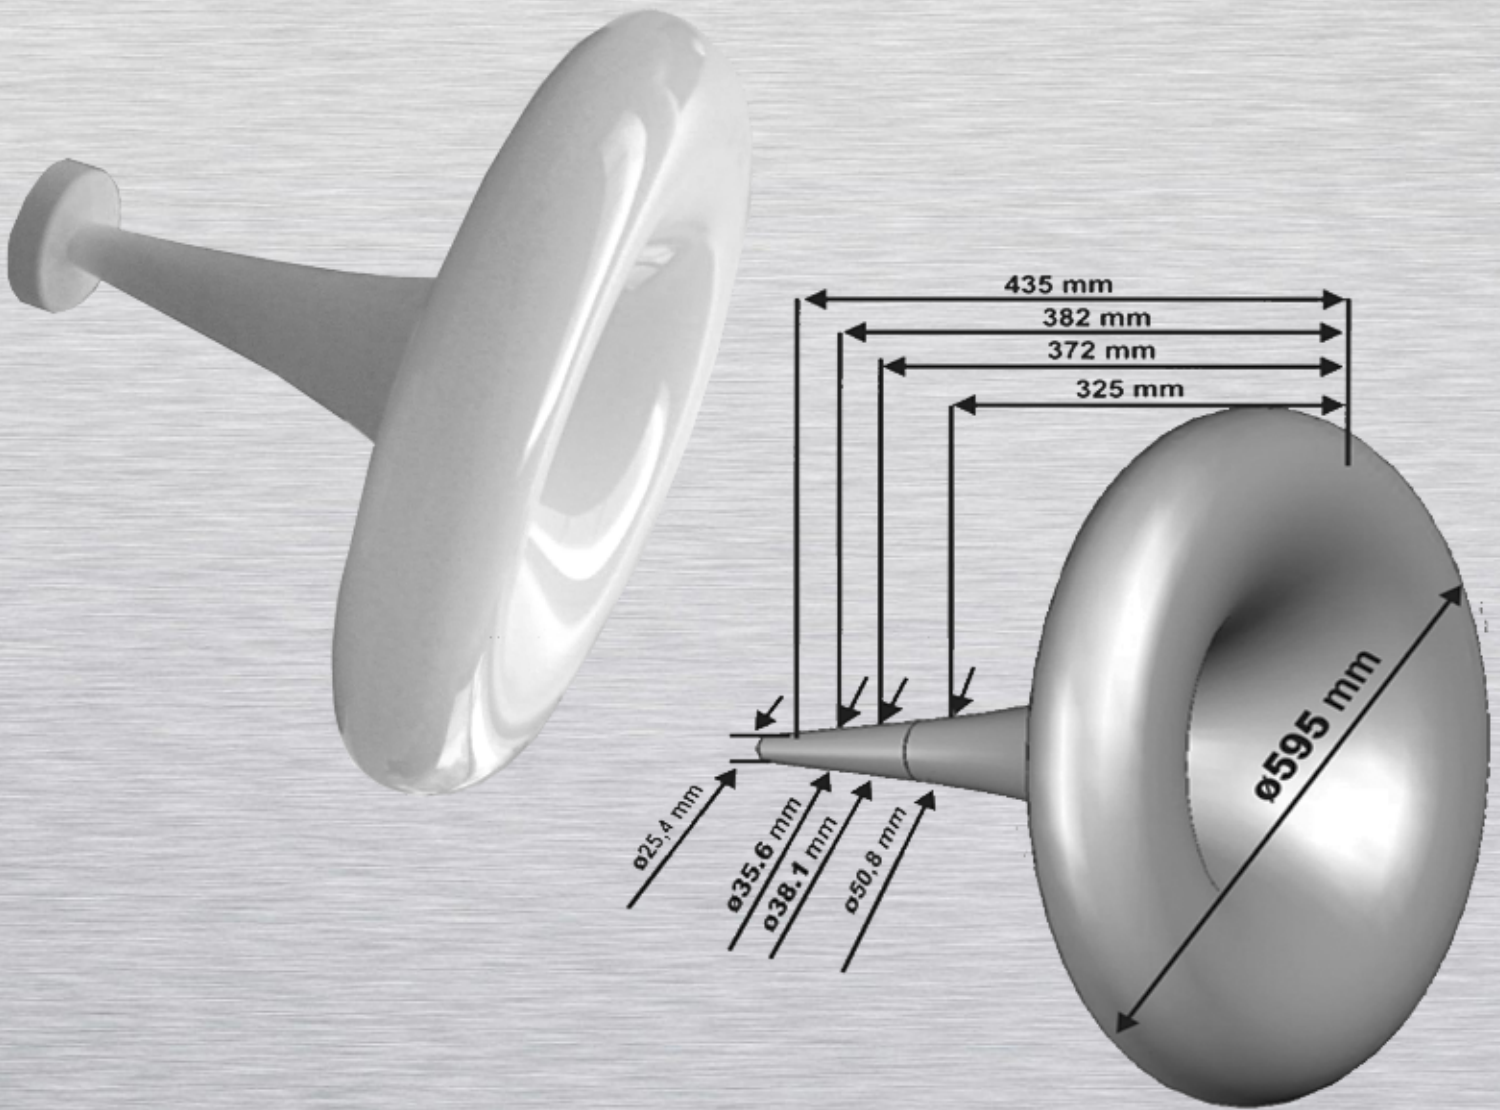

# JMLC-350

(Minimal frequency from 520 Hz)

hORNS