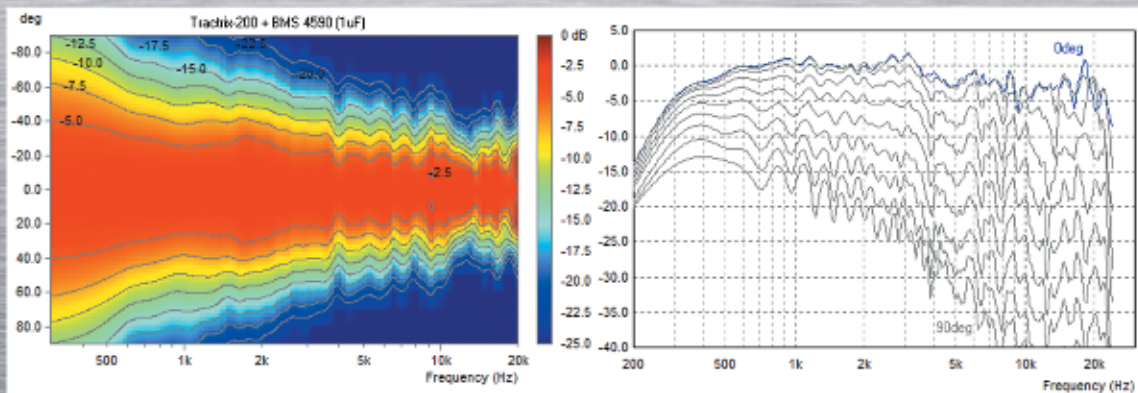

TRACTRIX-200

(Minimal frequency from 350 Hz)

hORNS