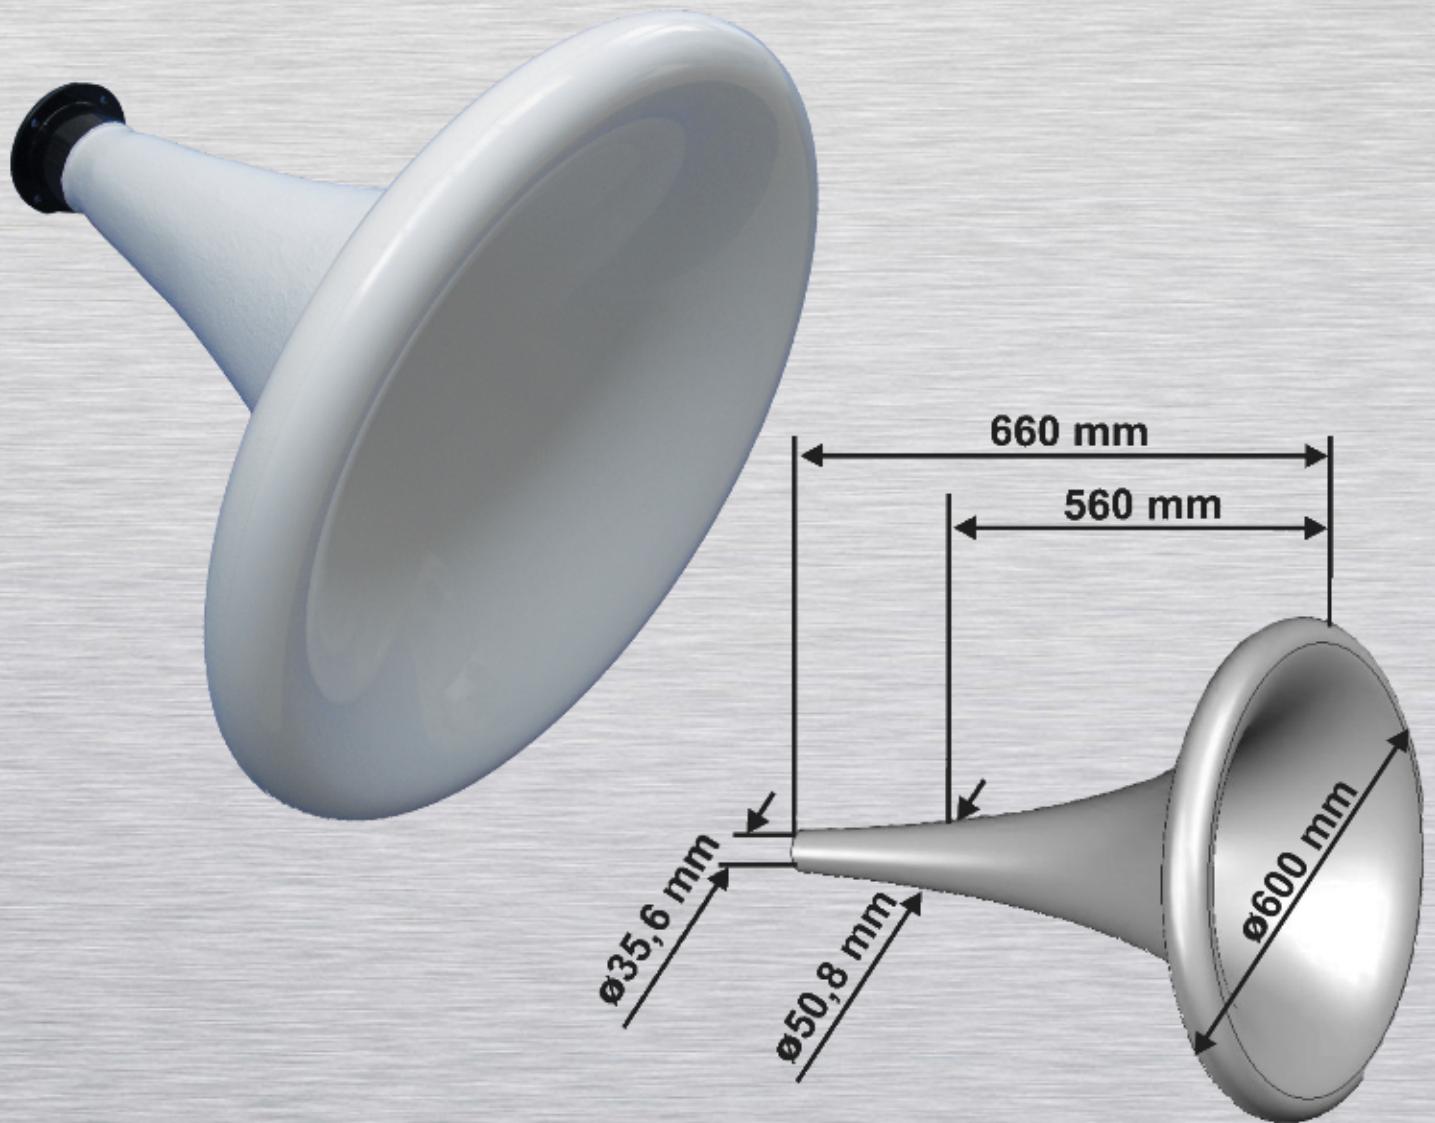

TRACTRIX-200

(Minimal frequency from 350 Hz)

hORNS