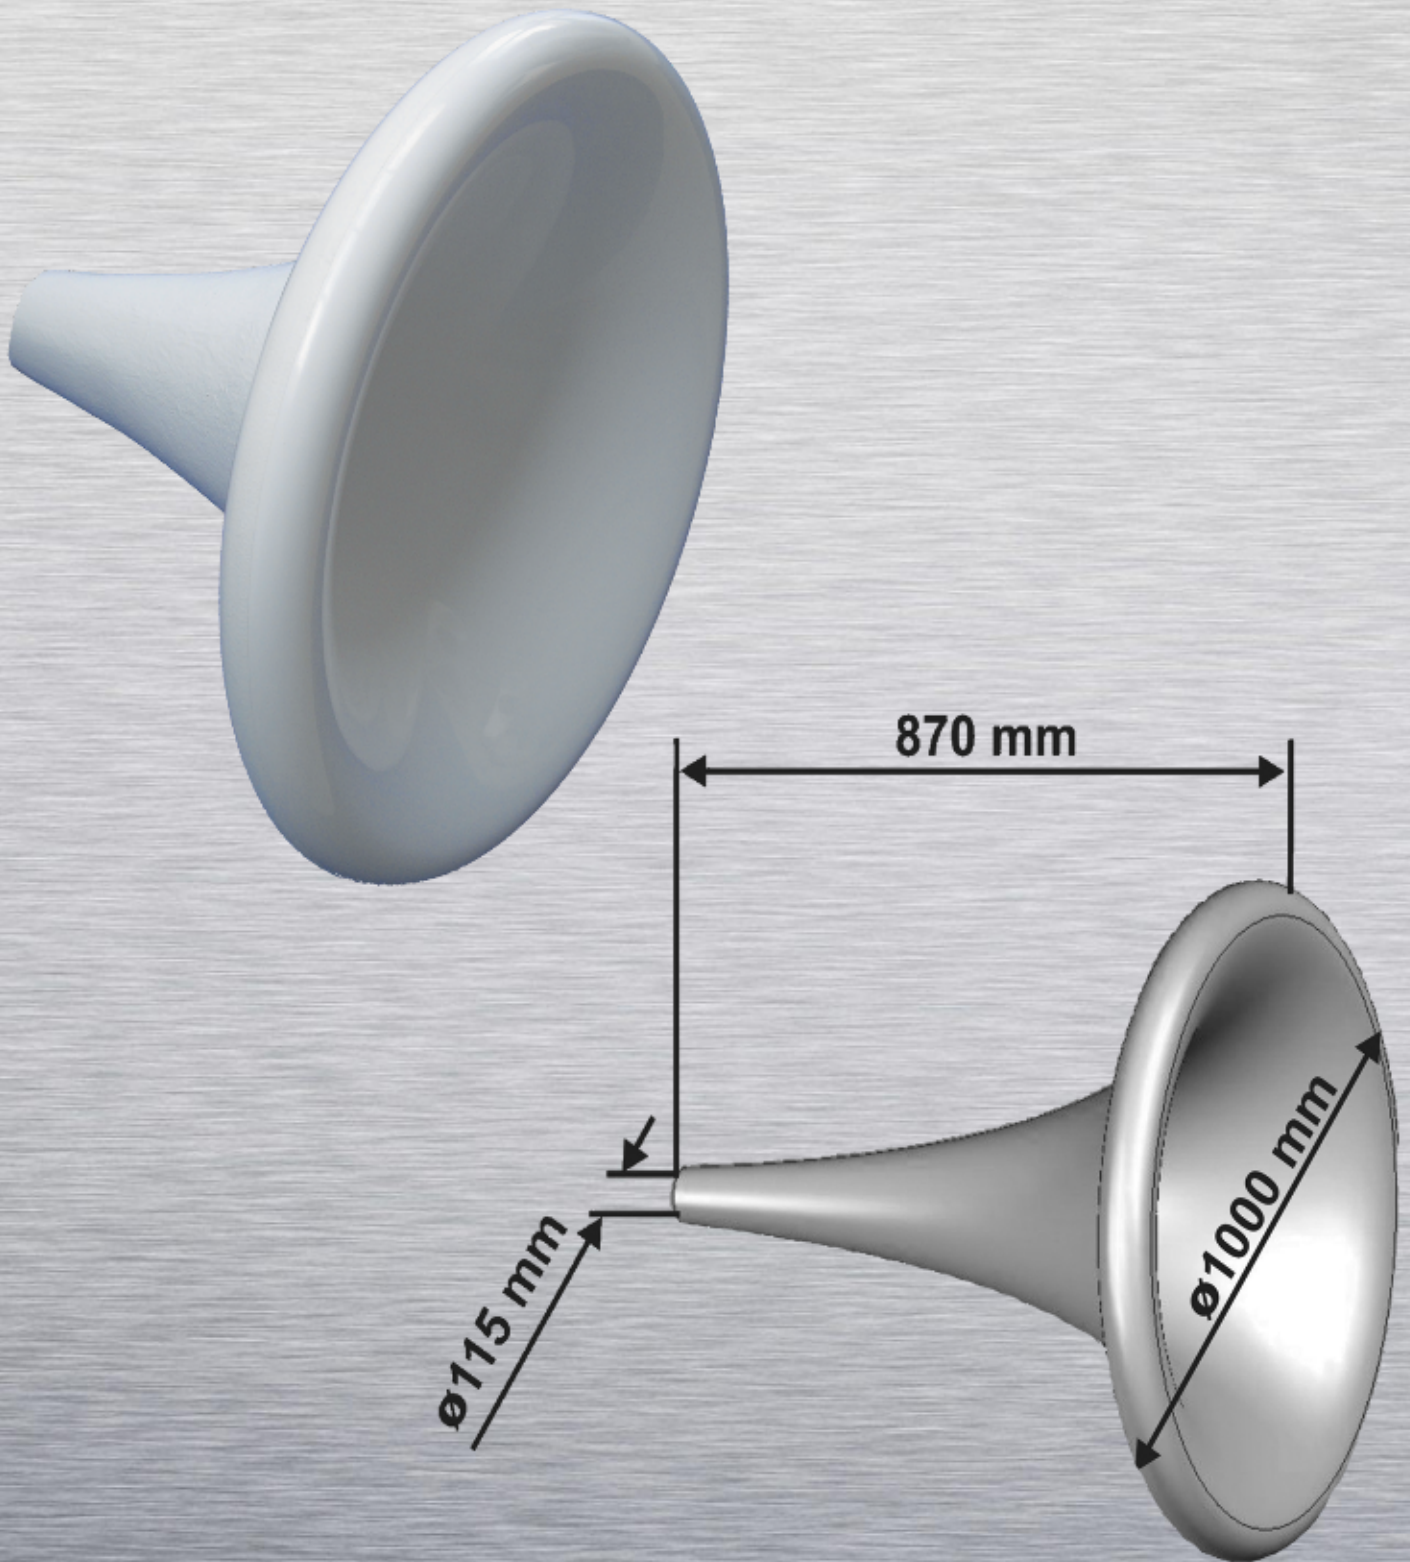

TRACTRIX-110

(Minimal frequency from 160 Hz)

hORNS