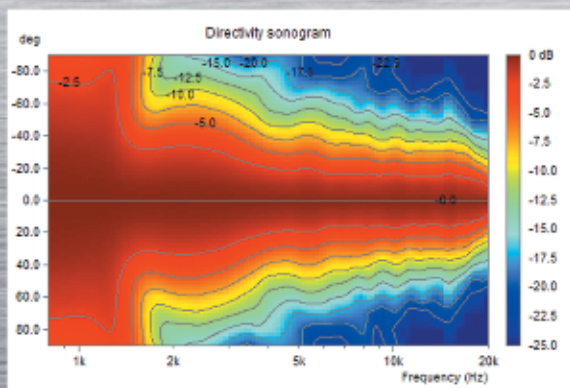

# TRACTRIX-1000

(Minimal frequency from 1500 Hz)