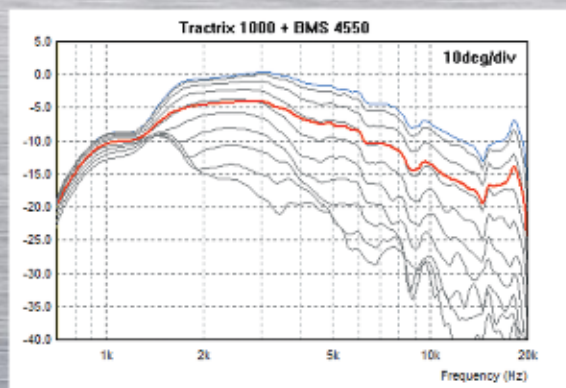

# TRACTRIX-1000

(Minimal frequency from 1500 Hz)