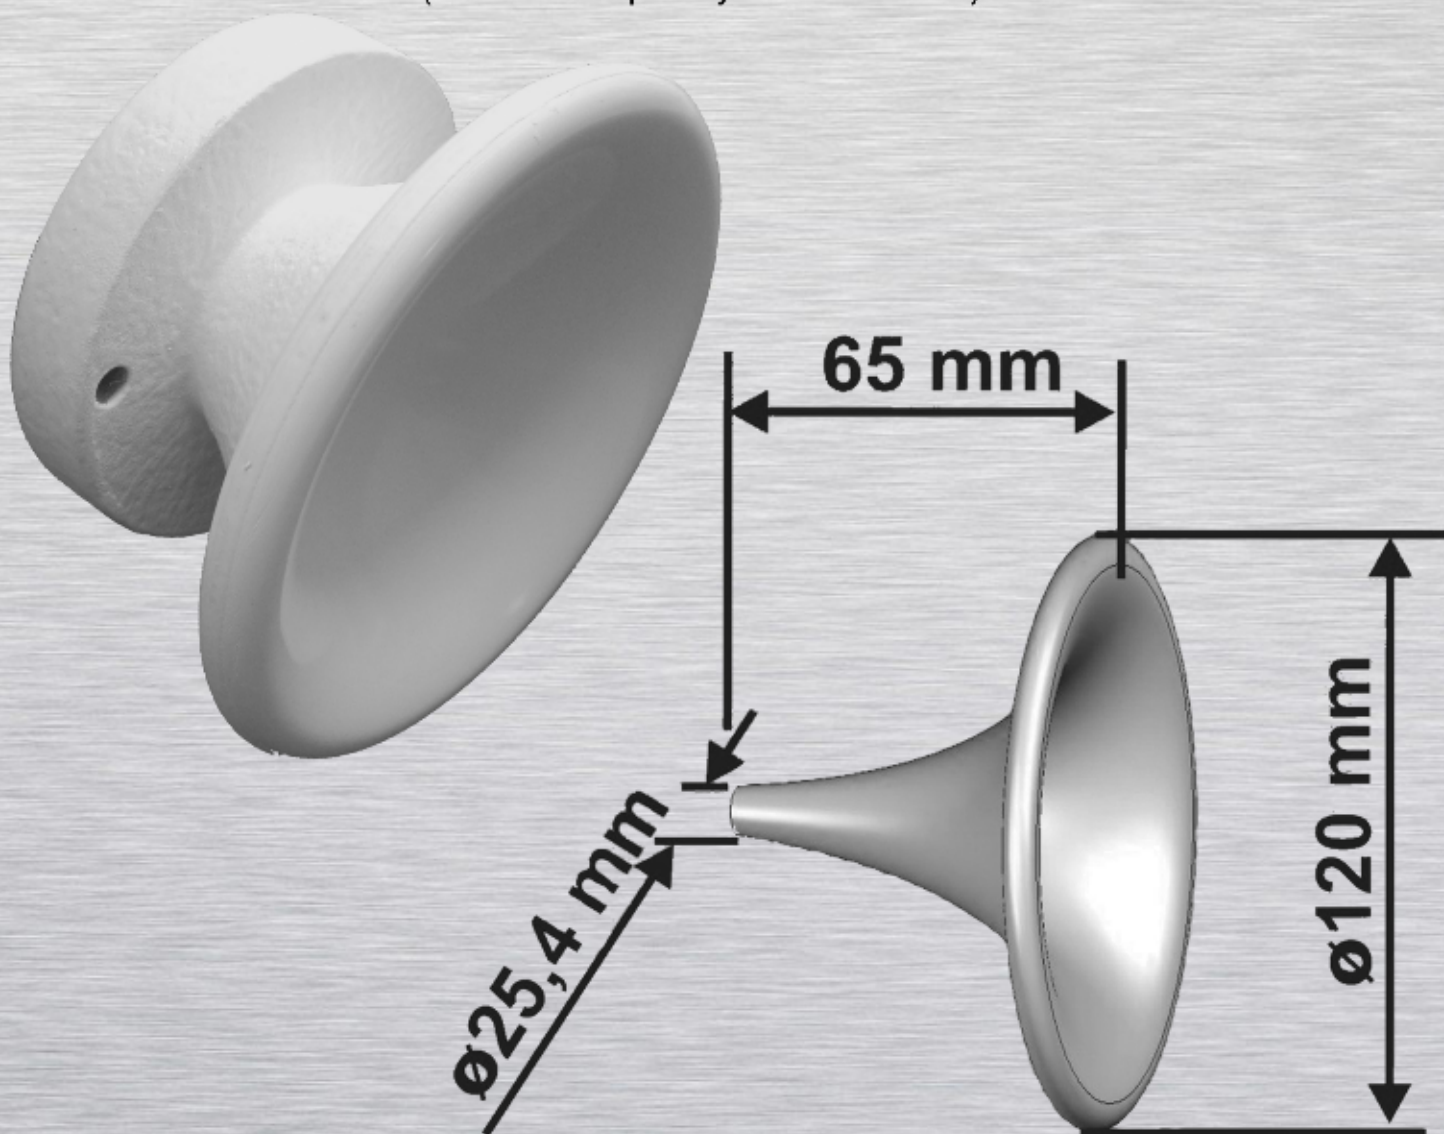

# TRACTRIX-1000

(Minimal frequency from 1500 Hz)