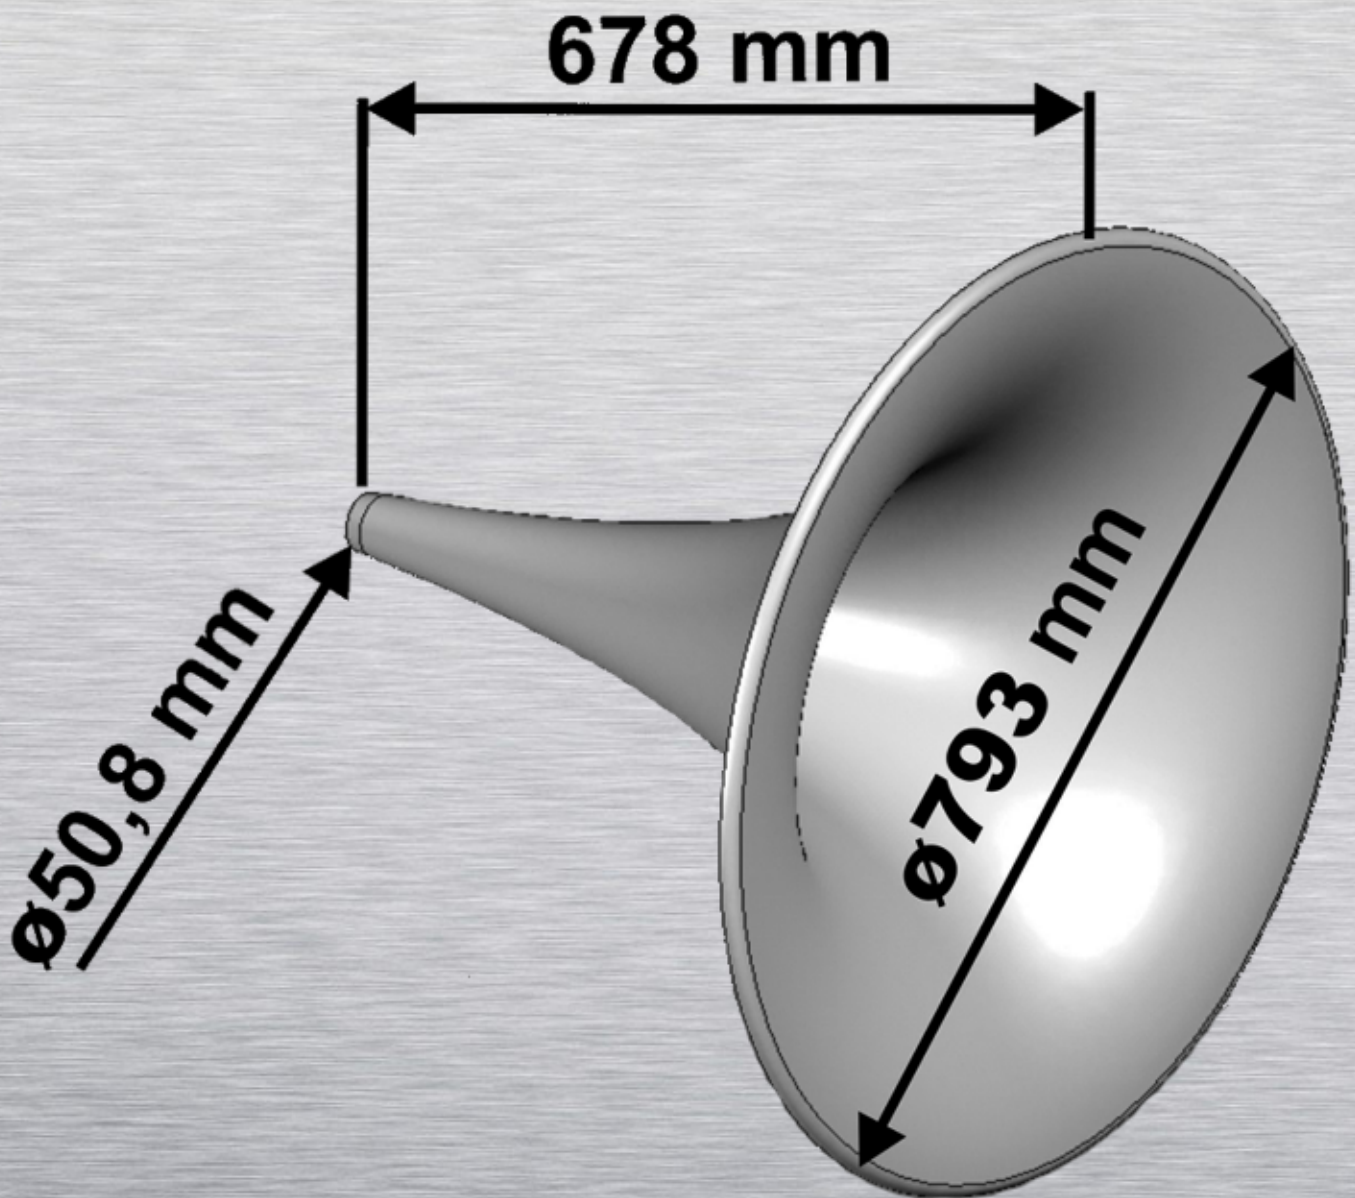

SPHERICAL-185

(Minimal frequency from 200 Hz)

hORNS