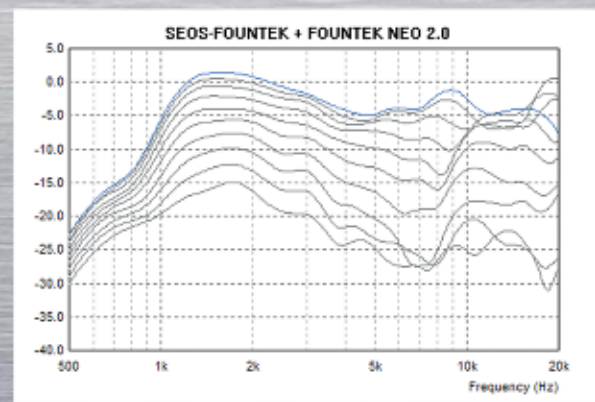

# SEOS FOUNTEK

(Minimal frequency from 1200 Hz)