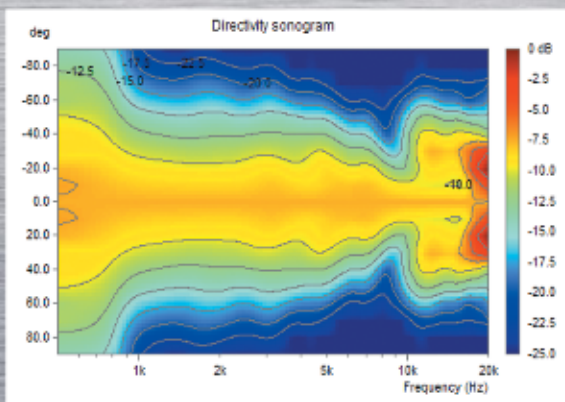

# SEOS FOUNTEK

(Minimal frequency from 1200 Hz)