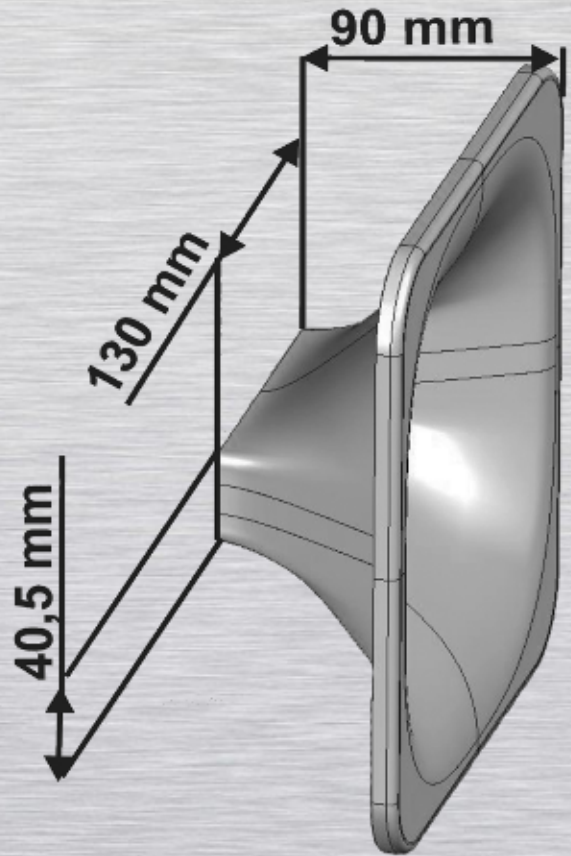

# SEOS FOUNTEK

(Minimal frequency from 1200 Hz)