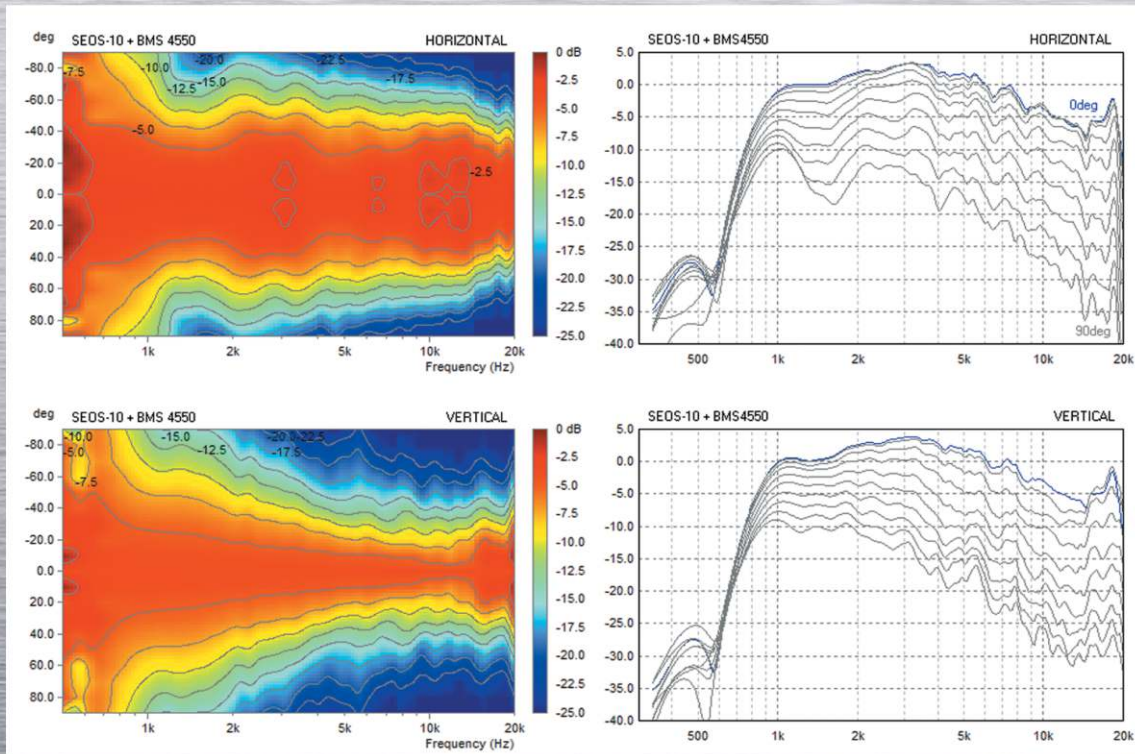

# SEOS-10

(Minimal frequency from 1600 Hz)

## Standard:

-Colours black or white, without mouting flange and cutted throat

## Individual order:

-Different colours, cut throat on diameter, mounting MDF flange