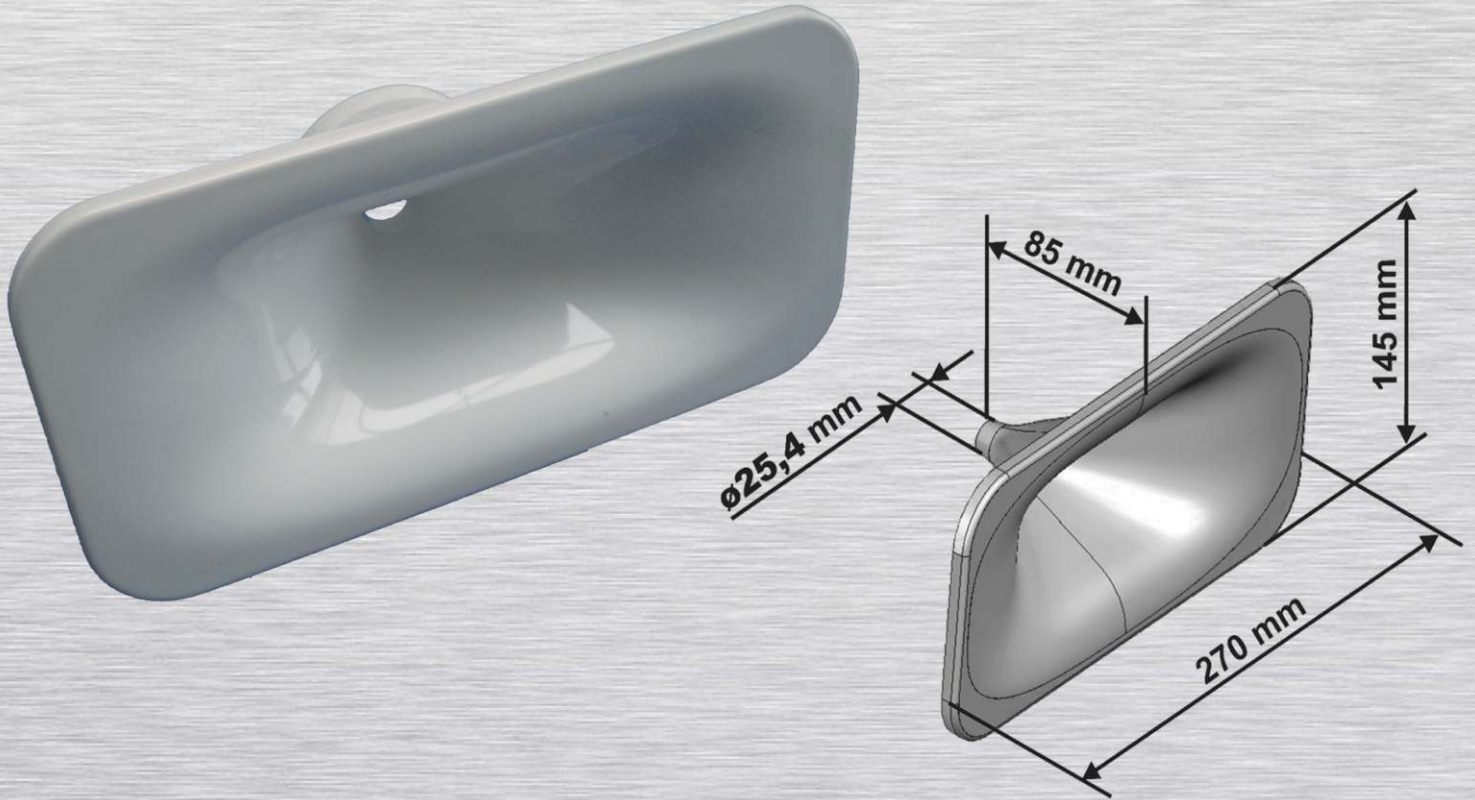

## Standard:

-Colours black or white, without mouting flange and cutted throat

## Individual order:

-Different colours, cut throat on diameter, mounting MDF flange