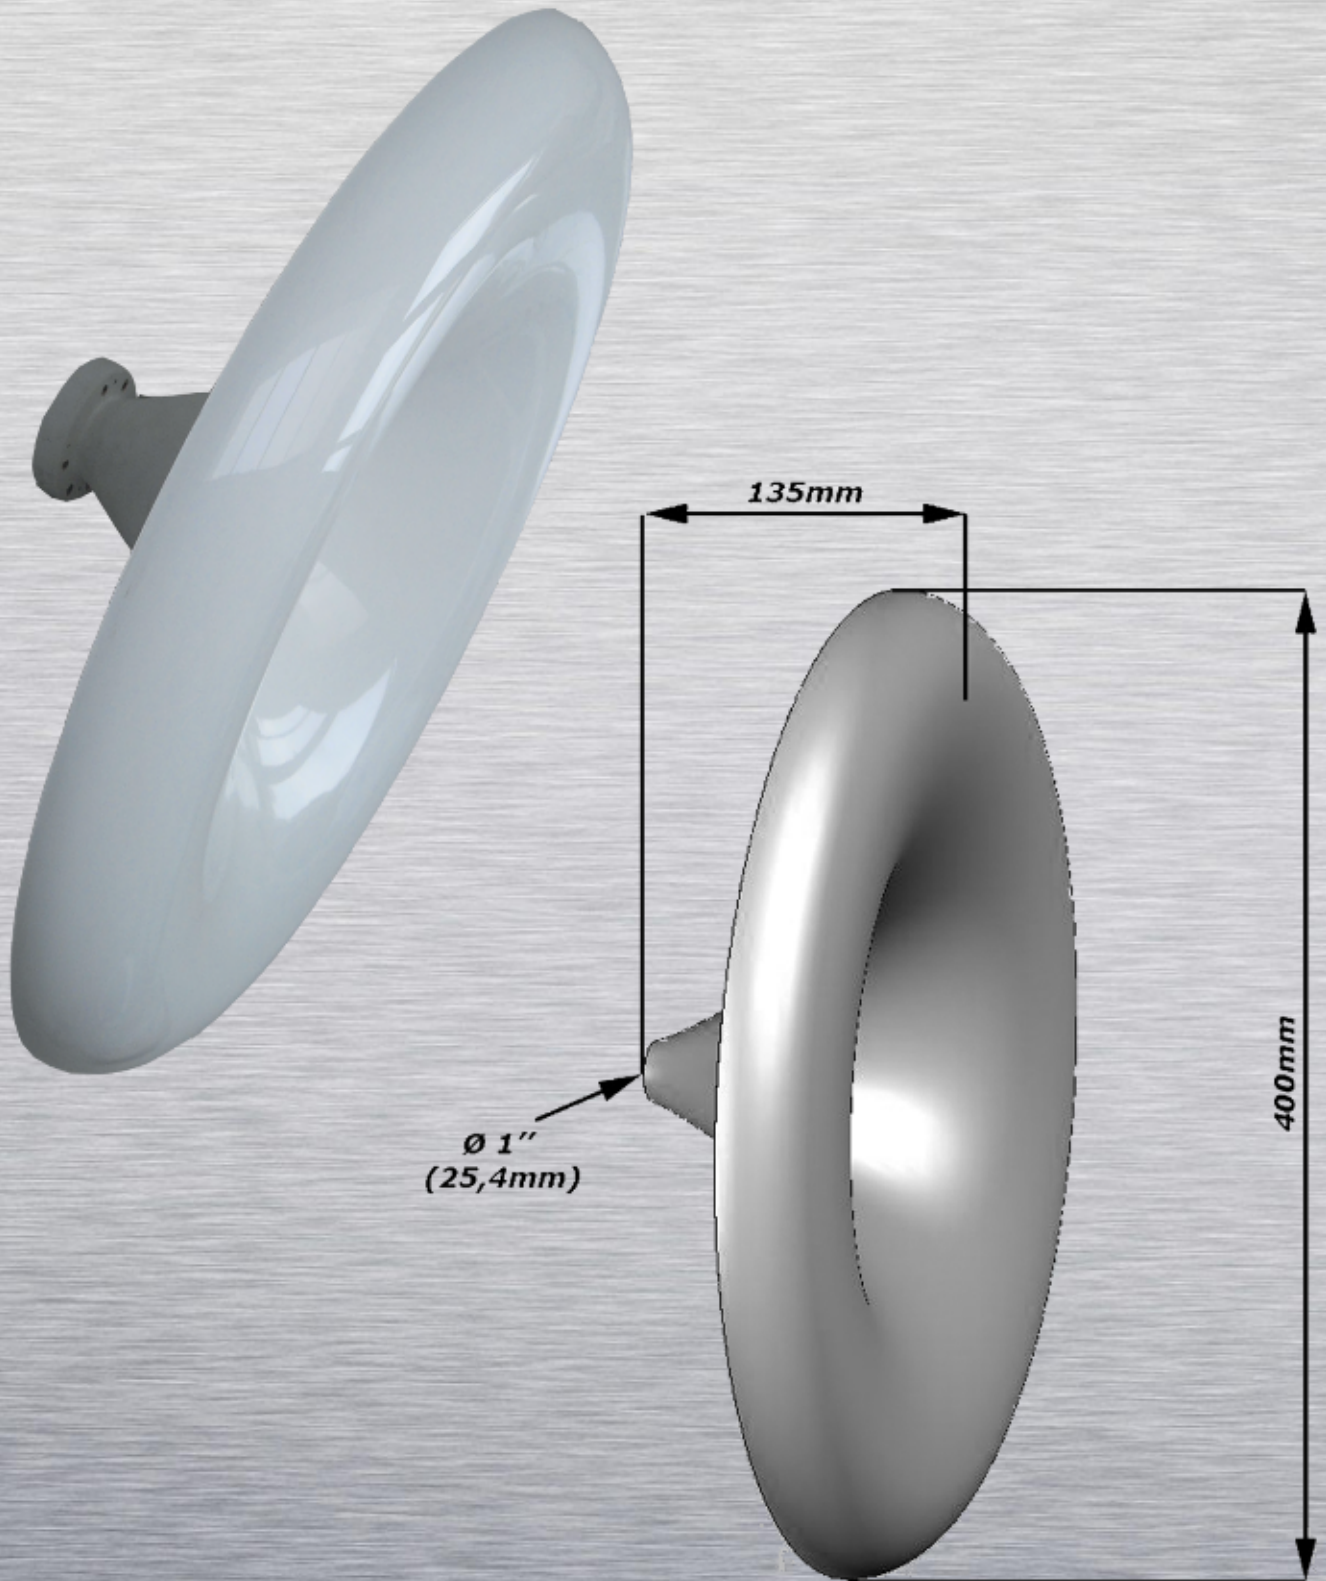

# MINPHASE-600

(Minimal frequency from 900 Hz)

## Standard:

-Colours black or white, without mouting flange and cutted throat

## Individual order:

-Different colours, cut throat on diameter, mounting flange (MDF or steel)