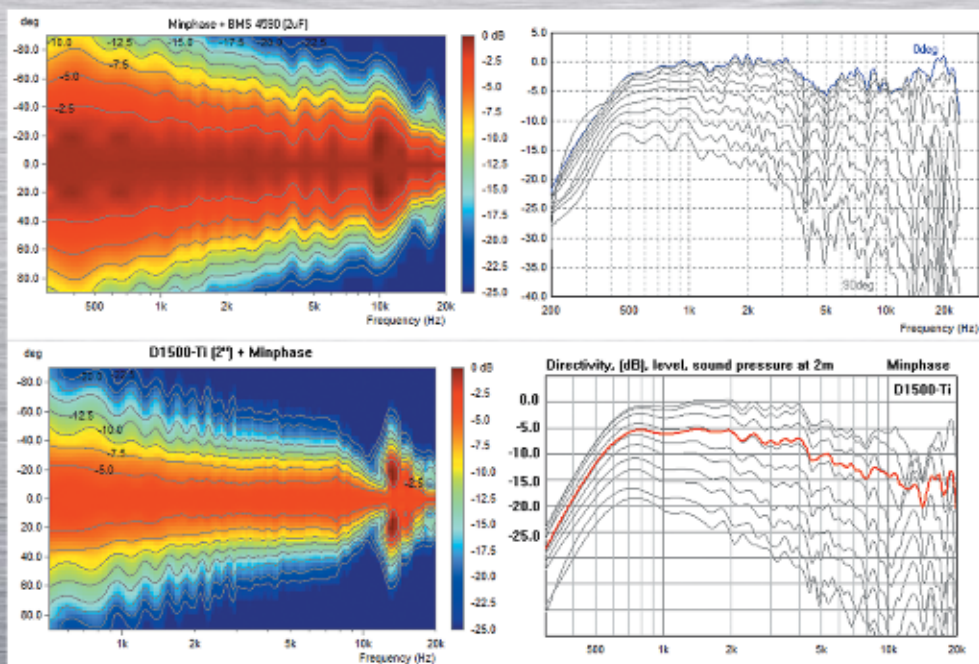

MINPHASE-200

(Minimal frequency from 400 Hz)

hORNS