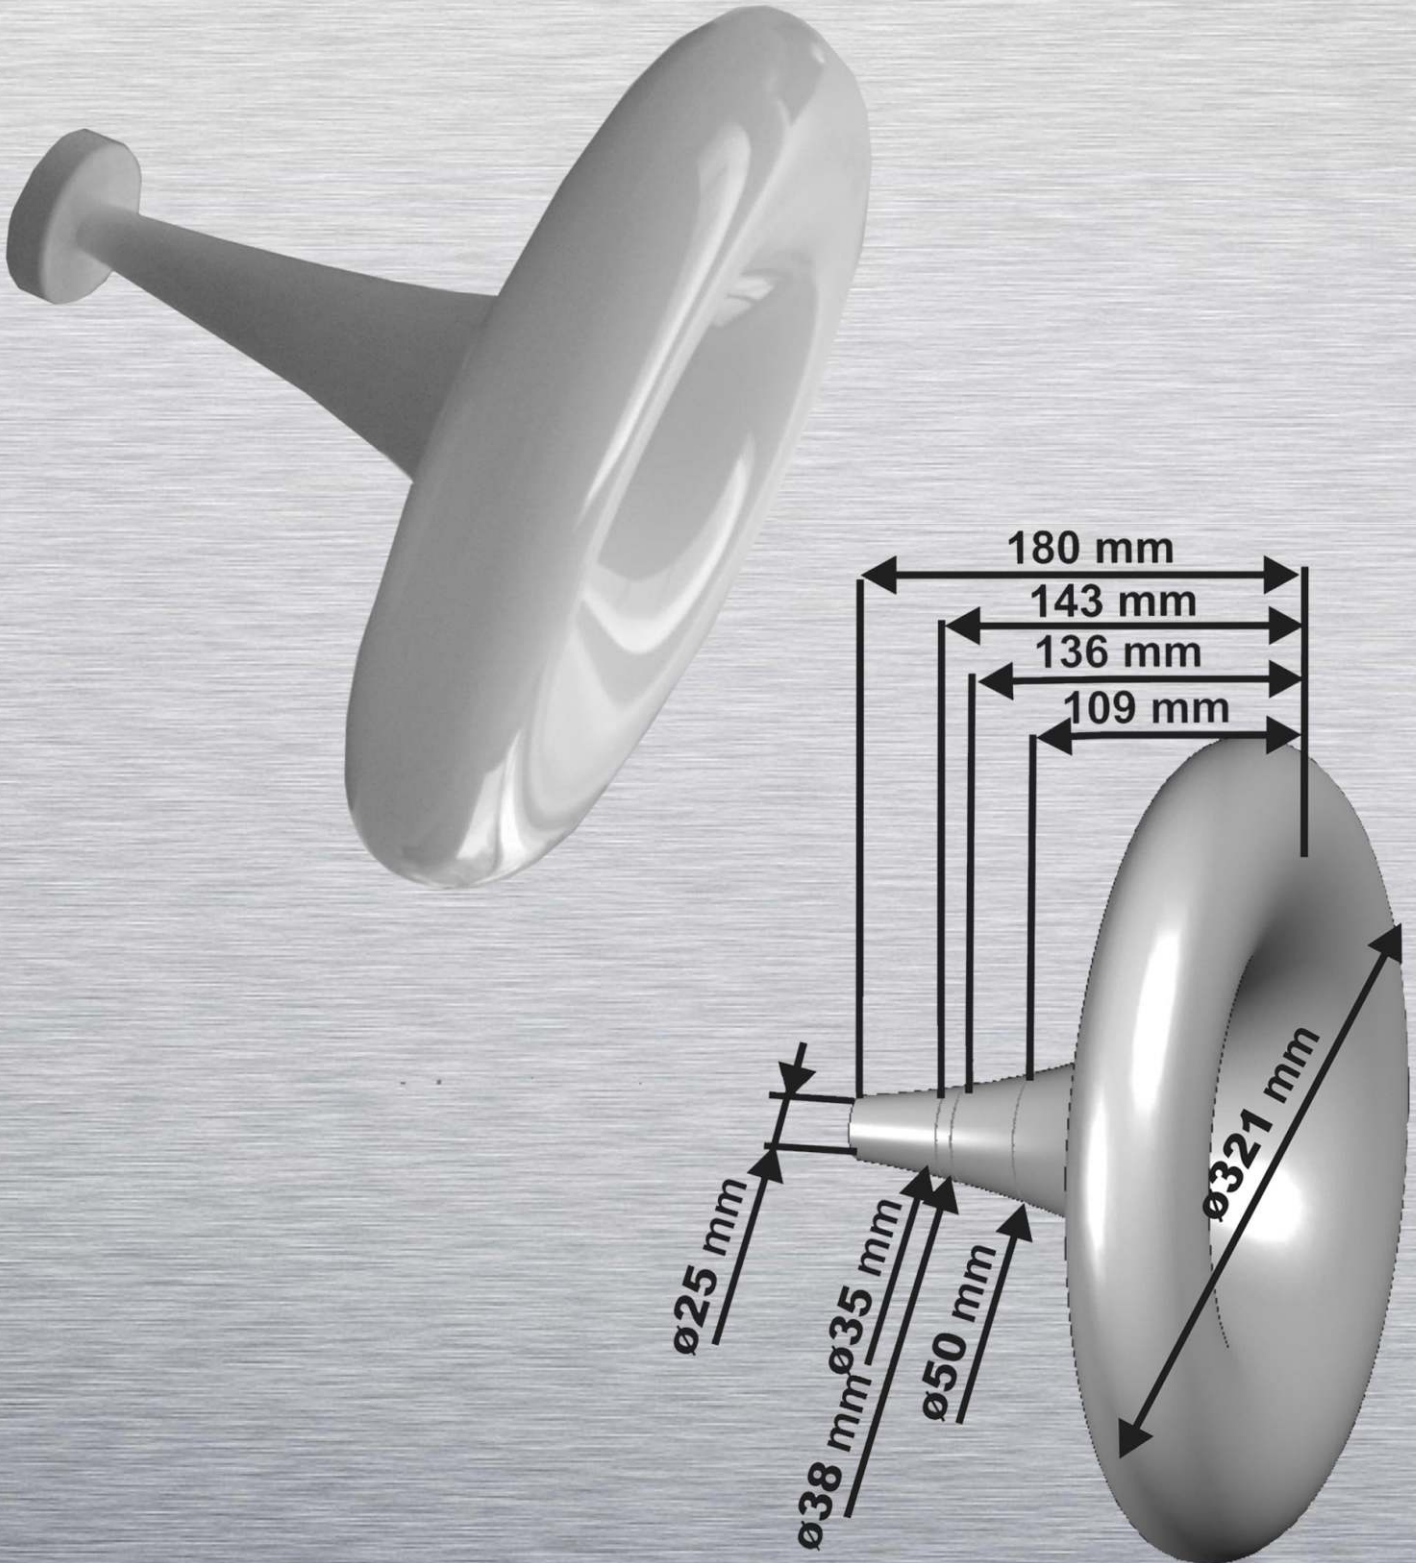

JMLC-600

(Minimal frequency from 900 Hz)

Standard:

-Colours black or white, without mouting flange and cutted throat

Individual order:

-Different colours, cut throat on diameter, mounting flange (MDF or steel)