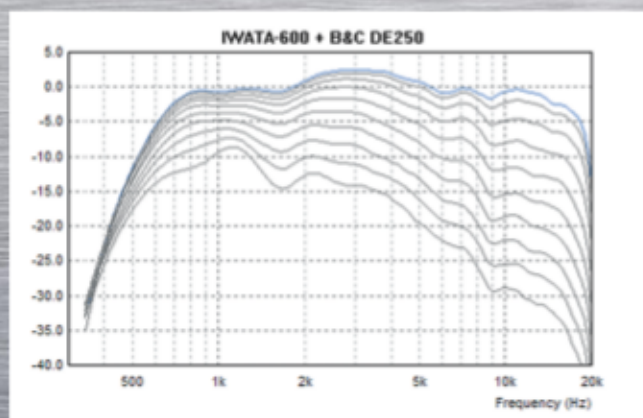

IWATA-600

(Minimal frequency from 800 Hz)

hORNS