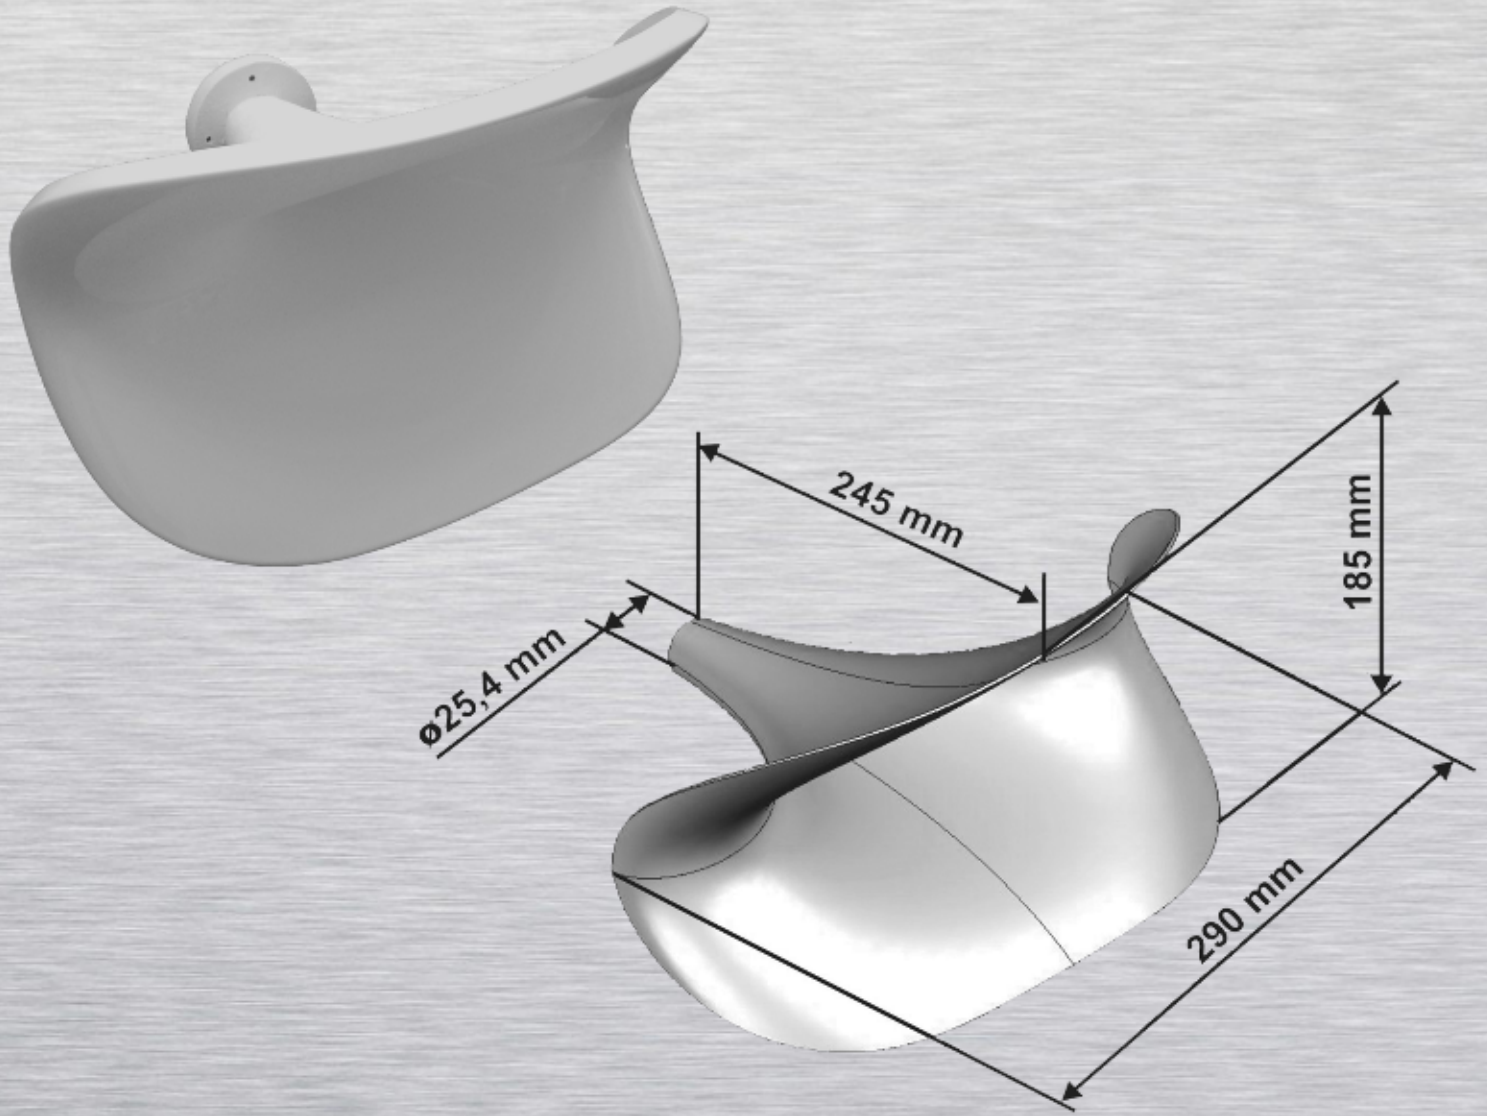

IWATA-600

(Minimal frequency from 800 Hz)

hORNS