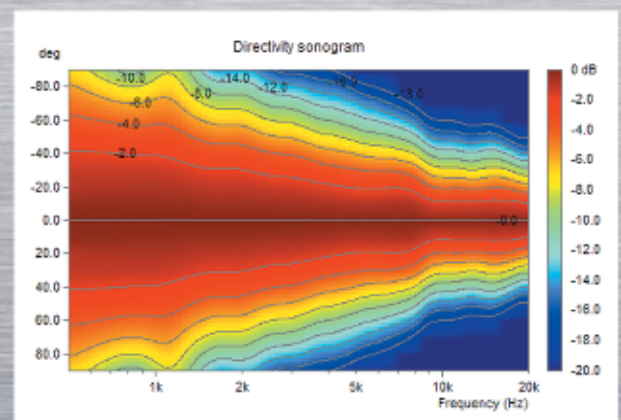

IWATA-600

(Minimal frequency from 800 Hz)

hORNS