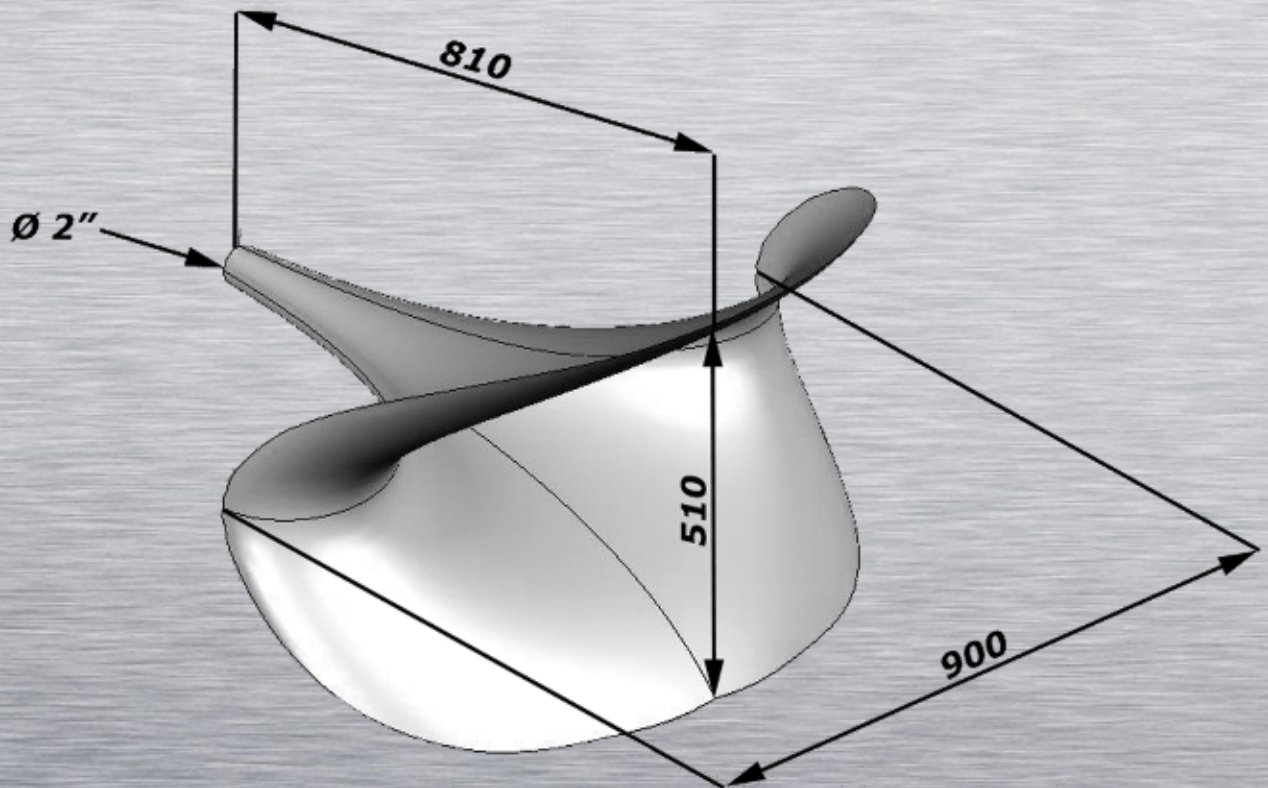

# IWATA-200

(Minimal frequency from 300 Hz)

hORNS