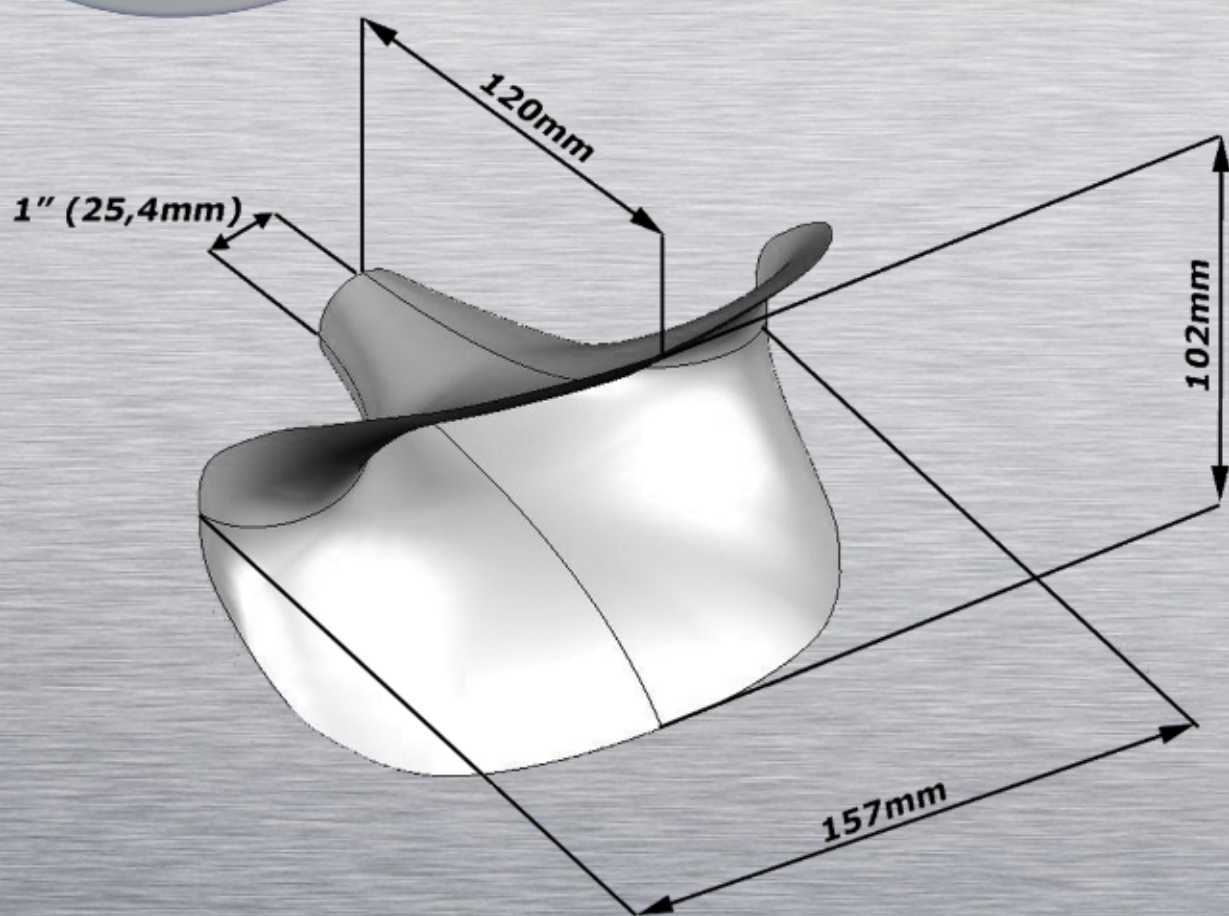

IWATA-1200

(Minimal frequency from 1800 Hz)

hORNS